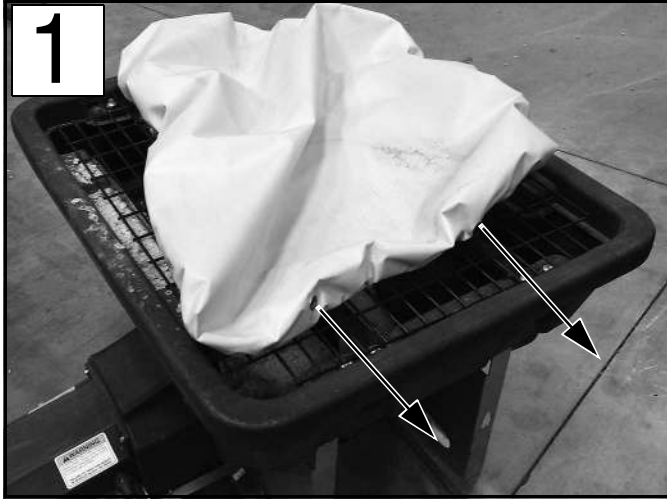

SNO-WAY®

SNOW & ICE CONTROL EQUIPMENT

INSTALLATION INSTRUCTIONS

TARP COVER KIT FOR RVB 10 SPREADERS

**PART NUMBERS:
99101296
99101297**

TARP INSTALLATION

Figure 1

Figure 2