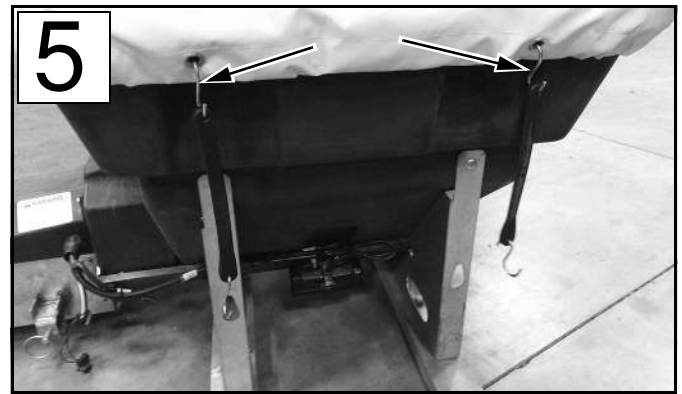

SNO-WAY®

SNOW & ICE CONTROL EQUIPMENT

INSTALLATION INSTRUCTIONS

TARP COVER KIT FOR RVB 10 SPREADERS

**PART NUMBERS:
99101296
99101297**

TARP INSTALLATION

Figure 1

Figure 2

Figure 3

Figure 4

Figure 5

Figure 6

SNO-WAY® INTERNATIONAL, INC.

SNO-WAY
SNOW & ICE CONTROL EQUIPMENT

Hartford, WI 53027 USA
Website: www.snoway.com
©2017 Sno-Way® International