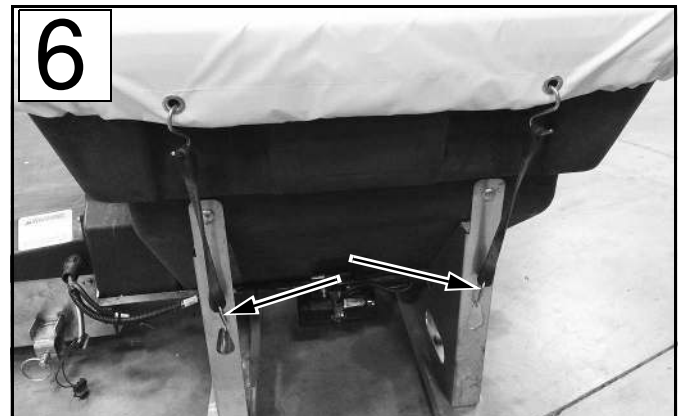

SNO-WAY®

SNOW & ICE CONTROL EQUIPMENT

INSTALLATION INSTRUCTIONS

TARP COVER KIT FOR RVB 10 SPREADERS

**PART NUMBERS:
99101296
99101297**

TARP INSTALLATION

Figure 1

Figure 2

Figure 3

Figure 4

Figure 5

Figure 6

SNO-WAY® INTERNATIONAL, INC.

SNO-WAY
SNOW & ICE CONTROL EQUIPMENT

Hartford, WI 53027 USA
Website: www.snoway.com
©2017 Sno-Way® International