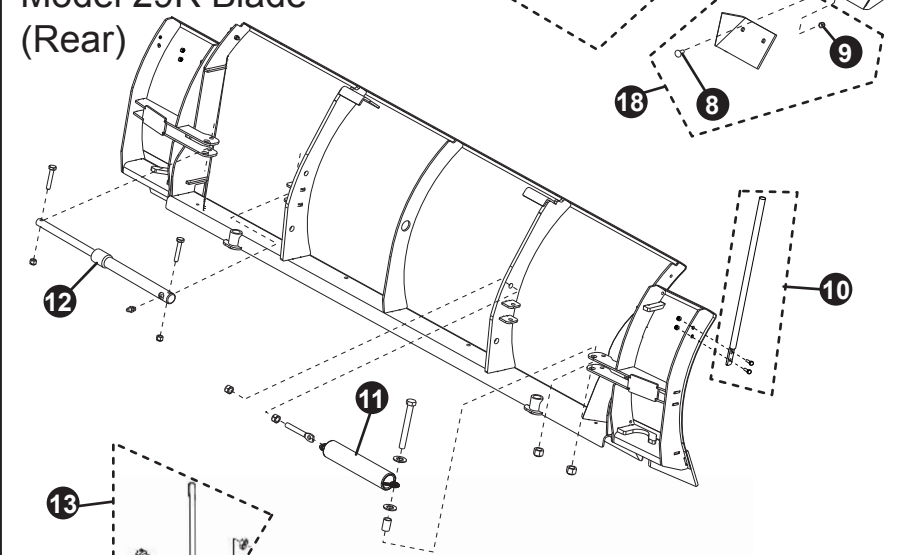

Model 29R Blade
(Front)

Model 29R Blade
(Rear)

Model 29HD Blade

MOLDBOARDS - 29HD / 29R

REF. NO.	DESCRIPTION	29HD SERIES	29R SERIES
1	Rod		96113184
2	Screw, Hex Hd Cap, .31" - 18 x 1-3/4"-18-8		98100115
3	Washer, Plain, 5/16", A Wide		98100123
4	Nut, Lock, 5/16" - 18 Nylon Insert, 18-8		98100118
5	Weldment, 29R, 10" PS		NSS*
6	Blade, 29R		NSS*
7	Weldment, 29R, 10" DS		NSS*
8	Bolt, Carriage, 1/2" - 13 x 1-3/4"		98100481
9	Nut, Lock, 1/2" - 13, Nylon Insert		98009013
10	Kit, Blade Guide, Yellow		96112352
11	Spring		98113232
12	Cylinder, Swing, 22		96110951
13	Kit, Blade Guide, Yellow	96112352	
14	Frame, 90"	NSS*	
15	Frame, 96"	NSS*	
16	Washer, Flat 1/2"	98100476	

* Not Sold Separately

WEARSTRIPS - 29HD / 29R

REF. NO.	DESCRIPTION	29HD SERIES	29R SERIES
16	Kit, Wearstrip, PS		96113322
17	Kit, Wearstrip, Main		96113321
18	Kit, Wearstrip, DS		96113323
19	Kit, Wearstrip, 90", 3/8"	96112726	
	Kit, Wearstrip, 96", 3/8"	96112727	
	Kit, Wearstrip, 90", 1/2", Optional	96113054	
	Kit, Wearstrip, 96", 1/2", Optional	96113055	

FRAME - 29HD / 29R

REF. NO.	DESCRIPTION	29HD SERIES	29R SERIES
1	Cover, Pump (29HD)	96113427	
	Cover, Pump (29R)		96113426
2	Bellcrank, HD	96111891	96111891
3	Link, Lift, HD	96111895	96111895
4	Assy, Light/Lift Bar, Quick-Attach	96107400	96107400
5	Pin, Quick Hitch	96106144	96106144
6	Jackstand Assembly	96106605	96106605
7	Cap Screw, Hex, 1/2"-13 x 6"	98100428	98100428
8	Cylinder, Lift, Gravity Down	96106076	96106076
9	A-Frame, HD	96112126	96112126
10	Cylinder, Angle, 1-1/2"	96110953	96110953
11	Cap Screw, Hex, 1"-14 x 7-1/2"	98100006	98100006
12	Frame, Swing	96105457	96105457
13	Kit, Cushion/Stop, Blade Trip	96109981	96109981
14	Kit, 29 HD Linkage	96112489	
15	Spring, Trip	96001392	96001392
16	Eye Bolt, 5/8"-11 x 6"	98009037	98009037
17	Platform, Pump	96106184	96106184
18	Nut, Hex, 1"-14	98100294	98100294