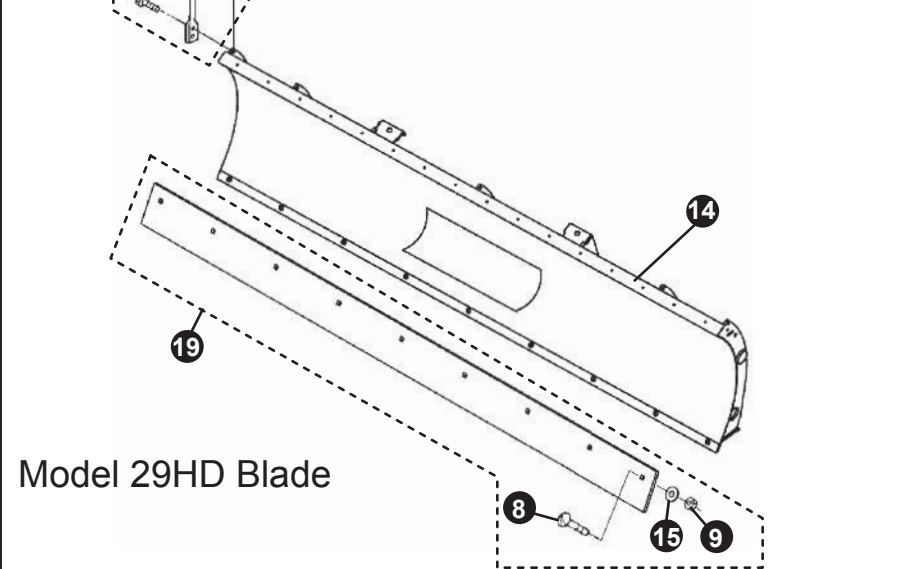

Model 29R Blade
(Front)

Model 29R Blade
(Rear)

Model 29HD Blade

MOLDBOARDS - 29HD / 29R

REF. NO.	DESCRIPTION	29HD SERIES	29R SERIES
1	Rod		96113184
2	Screw, Hex Hd Cap, .31" - 18 x 1-3/4"-18-8		98100115
3	Washer, Plain, 5/16", A Wide		98100123
4	Nut, Lock, 5/16" - 18 Nylon Insert, 18-8		98100118
5	Weldment, 29R, 10" PS		NSS*
6	Blade, 29R		NSS*
7	Weldment, 29R, 10" DS		NSS*
8	Bolt, Carriage, 1/2" - 13 x 1-3/4"		98100481
9	Nut, Lock, 1/2" - 13, Nylon Insert		98009013
10	Kit, Blade Guide, Yellow		96112352
11	Spring		98113232
12	Cylinder, Swing, 22		96110951
13	Kit, Blade Guide, Yellow	96112352	
14	Frame, 90"	NSS*	
15	Frame, 96"	NSS*	
16	Washer, Flat 1/2"	98100476	

* Not Sold Separately

WEARSTRIPS - 29HD / 29R

REF. NO.	DESCRIPTION	29HD SERIES	29R SERIES
16	Kit, Wearstrip, PS		96113322
17	Kit, Wearstrip, Main		96113321
18	Kit, Wearstrip, DS		96113323
19	Kit, Wearstrip, 90", 3/8"	96112726	
	Kit, Wearstrip, 96", 3/8"	96112727	
	Kit, Wearstrip, 90", 1/2", Optional	96113054	
	Kit, Wearstrip, 96", 1/2", Optional	96113055	

FRAME - 29HD / 29R

REF. NO.	DESCRIPTION	29HD SERIES	29R SERIES
1	Cover, Pump (29HD)	96113427	
	Cover, Pump (29R)		96113426
2	Bellcrank, HD	96111891	96111891
3	Link, Lift, HD	96111895	96111895
4	Assy, Light/Lift Bar, Quick-Attach	96107400	96107400
5	Pin, Quick Hitch	96106144	96106144
6	Jackstand Assembly	96106605	96106605
7	Cap Screw, Hex, 1/2"-13 x 6"	98100428	98100428
8	Cylinder, Lift, Gravity Down	96106076	96106076
9	A-Frame, HD	96112126	96112126
10	Cylinder, Angle, 1-1/2"	96110953	96110953
11	Cap Screw, Hex, 1"-14 x 7-1/2"	98100006	98100006
12	Frame, Swing	96105457	96105457
13	Kit, Cushion/Stop, Blade Trip	96109981	96109981
14	Kit, 29 HD Linkage	96112489	
15	Spring, Trip	96001392	96001392
16	Eye Bolt, 5/8"-11 x 6"	98009037	98009037
17	Platform, Pump	96106184	96106184
18	Nut, Hex, 1"-14	98100294	98100294