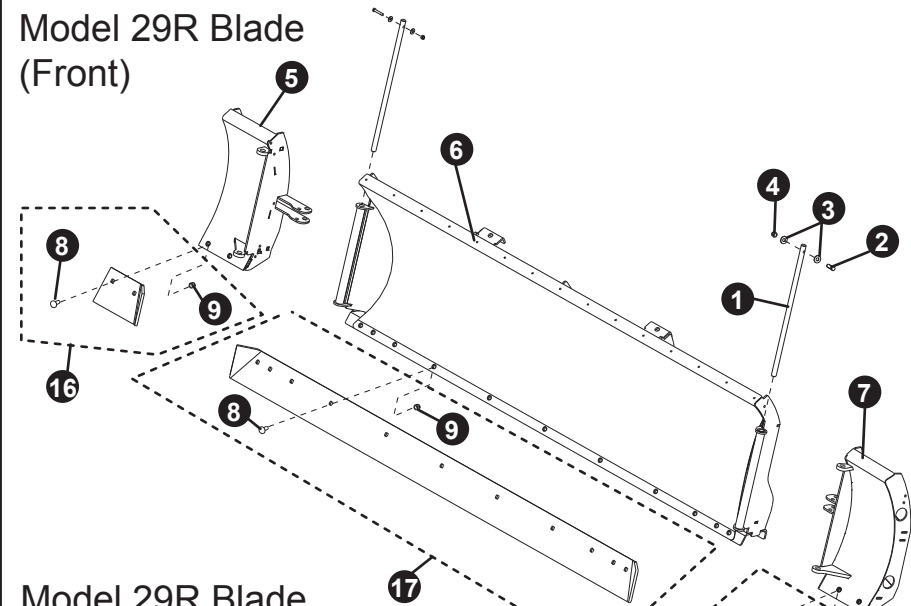

Model 29R Blade
(Front)

Model 29R Blade
(Rear)

Model 29HD Blade

MOLDBOARDS - 29HD / 29R

REF. NO.	DESCRIPTION	29HD SERIES	29R SERIES
1	Rod		96113184
2	Screw, Hex Hd Cap, .31" - 18 x 1-3/4"-18-8		98100115
3	Washer, Plain, 5/16", A Wide		98100123
4	Nut, Lock, 5/16" - 18 Nylon Insert, 18-8		98100118
5	Weldment, 29R, 10" PS		NSS*
6	Blade, 29R		NSS*
7	Weldment, 29R, 10" DS		NSS*
8	Bolt, Carriage, 1/2" - 13 x 1-3/4"		98100481
9	Nut, Lock, 1/2" - 13, Nylon Insert		98009013
10	Kit, Blade Guide, Yellow		96112352
11	Spring		98113232
12	Cylinder, Swing, 22		96110951
13	Kit, Blade Guide, Yellow	96112352	
14	Frame, 90"	NSS*	
15	Frame, 96"	NSS*	
16	Washer, Flat 1/2"	98100476	

* Not Sold Separately

WEARSTRIPS - 29HD / 29R

REF. NO.	DESCRIPTION	29HD SERIES	29R SERIES
16	Kit, Wearstrip, PS		96113322
17	Kit, Wearstrip, Main		96113321
18	Kit, Wearstrip, DS		96113323
19	Kit, Wearstrip, 90", 3/8"	96112726	
	Kit, Wearstrip, 96", 3/8"	96112727	
	Kit, Wearstrip, 90", 1/2", Optional	96113054	
	Kit, Wearstrip, 96", 1/2", Optional	96113055	

FRAME - 29HD / 29R

REF. NO.	DESCRIPTION	29HD SERIES	29R SERIES
1	Cover, Pump (29HD)	96113427	
	Cover, Pump (29R)		96113426
2	Bellcrank, HD	96111891	96111891
3	Link, Lift, HD	96111895	96111895
4	Assy, Light/Lift Bar, Quick-Attach	96107400	96107400
5	Pin, Quick Hitch	96106144	96106144
6	Jackstand Assembly	96106605	96106605
7	Cap Screw, Hex, 1/2"-13 x 6"	98100428	98100428
8	Cylinder, Lift, Gravity Down	96106076	96106076
9	A-Frame, HD	96112126	96112126
10	Cylinder, Angle, 1-1/2"	96110953	96110953
11	Cap Screw, Hex, 1"-14 x 7-1/2"	98100006	98100006
12	Frame, Swing	96105457	96105457
13	Kit, Cushion/Stop, Blade Trip	96109981	96109981
14	Kit, 29 HD Linkage	96112489	
15	Spring, Trip	96001392	96001392
16	Eye Bolt, 5/8"-11 x 6"	98009037	98009037
17	Platform, Pump	96106184	96106184
18	Nut, Hex, 1"-14	98100294	98100294