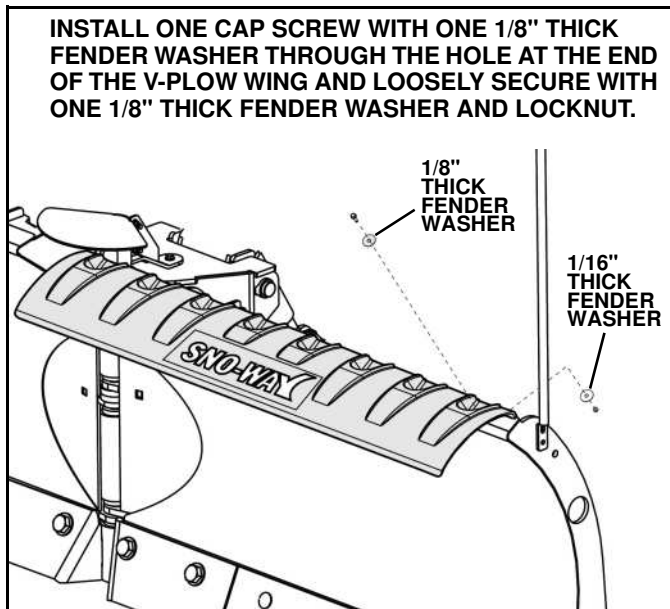

SNO-WAY E-Z FIT SNOW DEFLECTOR (P/N 99100999) INSTALLATION INSTRUCTIONS FOR 29VHD, MEGA BLADE V-WING SERIES PLOWS

1. THINK SAFETY, ALWAYS WEAR SAFETY GLASSES WHEN PERFORMING THE OPERATIONS PRESCRIBED IN THESE INSTRUCTIONS
2. READ ALL INSTRUCTIONS CAREFULLY BEFORE ATTEMPTING INSTALLATION

1. Lower the snow plow blade to a flat, level surface. To prevent accidental operation of the blade, disconnect power connection from vehicle.

2. Position the DS Snow Deflector section (#1) to the outside top edge of the DS V-Blade wing. Clamp the deflector flat against the top of blade using a padded bus bar or spring clamp. Install (1) 1/4"-20 x 1-1/4" Hex Head Cap Screw (#4) and (1) 1/4" ID x 1-1/2" OD x 1/8" Thick Fender Washer (#5) through the hole in the deflector closest to the end of the blade. Loosely install (1) 1/4" ID x 1-1/2" OD x 1/16" Thick Fender Washer (#6) and (1) 1/4" x 20 Locknut (#7) on the cap screw. (See Figure 1-1.)

Figure 1-1

3. Complete the DS Snow Deflector section (#1) installation on the DS V-Blade wing by installing (7) additional 1/4"-20 x 1-1/4" Hex Head Cap Screws (#4), (7) 1/4" ID x 1-1/2" OD x 1/8" Thick Fender Washers (#5), (7) 1/4" ID x 1-1/2" OD x 1/16" Thick Fender Washers (#6), and (7) 1/4" x 20 Locknuts (#7) (going towards the center of the blade). (See Figure 1-2.)