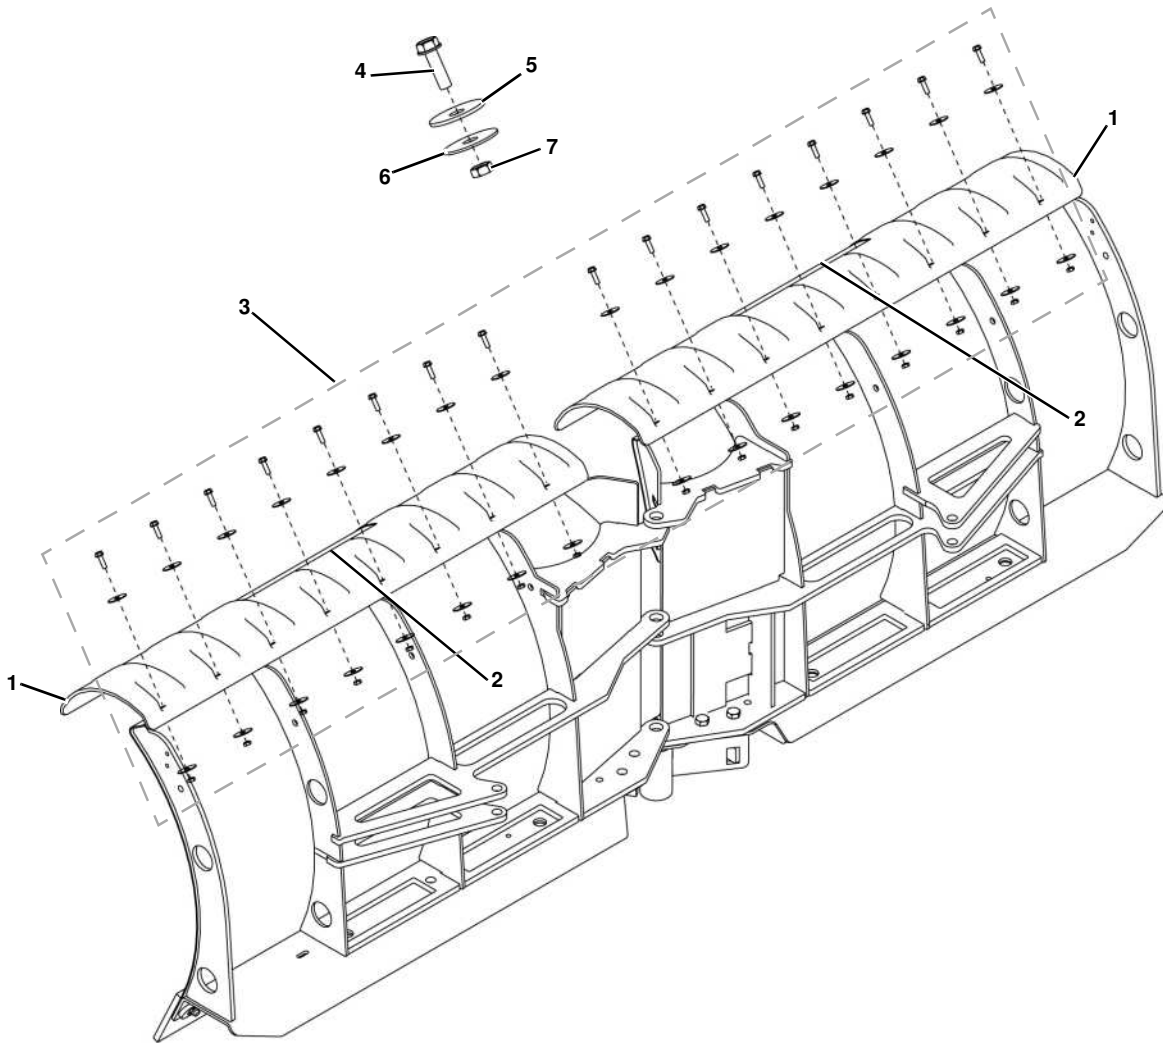

1. Lower the snow plow blade to a flat, level surface. To prevent accidental operation of the blade, disconnect power connection from vehicle.

2. Position the DS Snow Deflector section (#1) to the outside top edge of the DS V-Blade wing. Clamp the deflector flat against the top of blade using a padded bus bar or spring clamp. Install (1) 1/4"-20 x 1-1/4" Hex Head Cap Screw (#4) and (1) 1/4" ID x 1-1/2" OD x 1/8" Thick Fender Washer (#5) through the hole in the deflector closest to the end of the blade. Loosely install (1) 1/4" ID x 1-1/2" OD x 1/16" Thick Fender Washer (#6) and (1) 1/4" x 20 Locknut (#7) on the cap screw. (See Figure 1-1.)

Figure 1-1

3. Complete the DS Snow Deflector section (#1) installation on the DS V-Blade wing by installing (7) additional 1/4"-20 x 1-1/4" Hex Head Cap Screws (#4), (7) 1/4" ID x 1-1/2" OD x 1/8" Thick Fender Washers (#5), (7) 1/4" ID x 1-1/2" OD x 1/16" Thick Fender Washers (#6), and (7) 1/4" x 20 Locknuts (#7) (going towards the center of the blade). (See Figure 1-2.)

4. Tighten all cap screws securely, but do not over-tighten.

Figure 1-2

IMPORTANT: Over-tightening the cap screws will result in damage to the deflector. Recheck all cap screws to ensure that they have NOT been over-tightened.

5. Repeat Steps 2 through 4 to install the PS V-Wing Snow Deflector (#1).

PARTS LIST

ITEM	PART NO.	DESCRIPTION	QTY.
1		Sno-Way E-Z Snow Deflector	2
2		Decal, Sno-Way Deflector	2
3	96112412	Hardware Kit, Deflector MBV (includes 4 through 7)	1
4		HHCS, 1/4"-20 x 1-1/4"	16
5		Fender Washer, 1/4" ID x 1-1/2" OD x 1/8" Thick	16
6		Fender Washer, 1/4" ID x 1-1/2" OD x 1/16" Thick	16
7		LN, 1/4" x 20	16