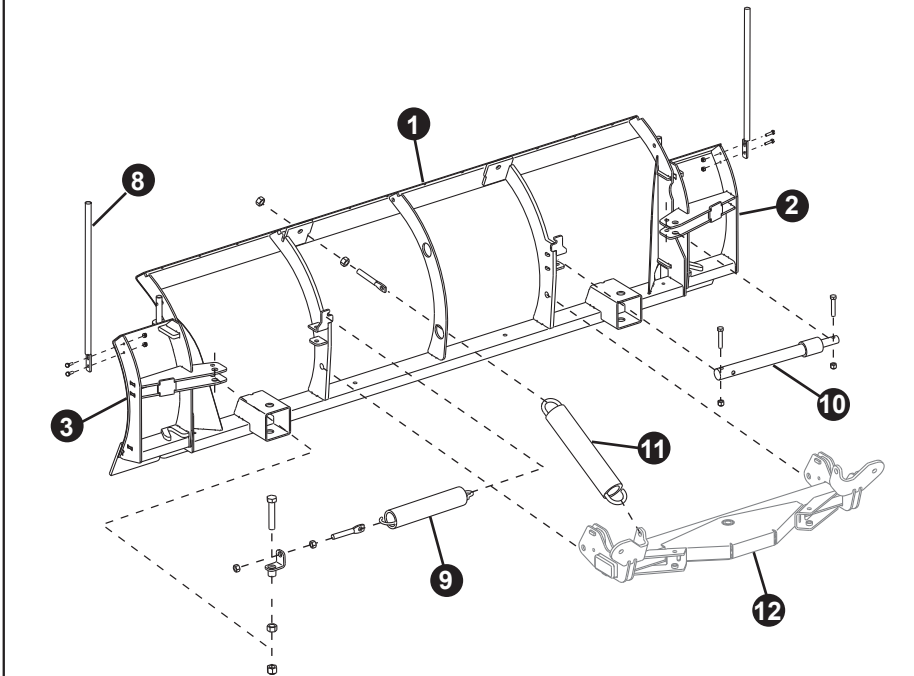

## MECHANICAL PARTS AND ACCESSORIES - 26R SERIES SNOW PLOWS

### BLADE - 26R SERIES

REF NO.	DESCRIPTION	PART NO.
1	Main Blade, 26R	---
2	Wing, 26R, PS	---
3	Wing, 26R, DS	---
4	Hinge Pin, 26R	96113803
5	Kit, Wearstrip, 26R, PS (Includes Hardware)	96114406
6	Kit, Wearstrip, 26R, Main Blade (Includes Hardware)	96114407
7	Kit, Wearstrip, 26R, DS (Includes Hardware)	96114405
8	Kit, Blade Guide, Yellow (Includes two guides and hardware)	96112352
9	Spring, 26R	96113232
10	Cylinder, Wing 26R/29R	96110951
11	Spring, Trip	96001392
12	Swing Frame	96116148

### FRAME - 26R SERIES

REF NO.	DESCRIPTION	PART NO.
1	Cover, Pump, Gravity	96114511
	Cover, Pump, Down Pressure	96113427
2	Light/Lift Bar, Quick Attach	
3	Kit, Cam Handle	96113472
4	End Cap, 2-1/4"	96108873
5	Link, Lift	96106913
6	Bellcrank	96105618
7	Cylinder, Lift, Gravity	96106076
	Cylinder, Lift, Down Pressure	96106077
8	Clamp, Cylinder Lock, Gravity	96107767
	Clamp, Cylinder Lock, DP	96107768
9	Jackstand Assembly 22/26/29/32	96106605
10	Cylinder, Angle, 1-1/4"	96110952
11	End Cap, 2" x 4"	96108876
12	Frame, Swing, 26 Series	96106148
13	Cap Screw, Hex, 3/4"-10 x 7"	98100325
14	A-Frame, 26 Series	96107513
15	Nut, Hex, 3/4"-10	98100323
16	Washer, Flat, 3/4"	98009030
17	Spring, Trip (26 Series Only)	96001392