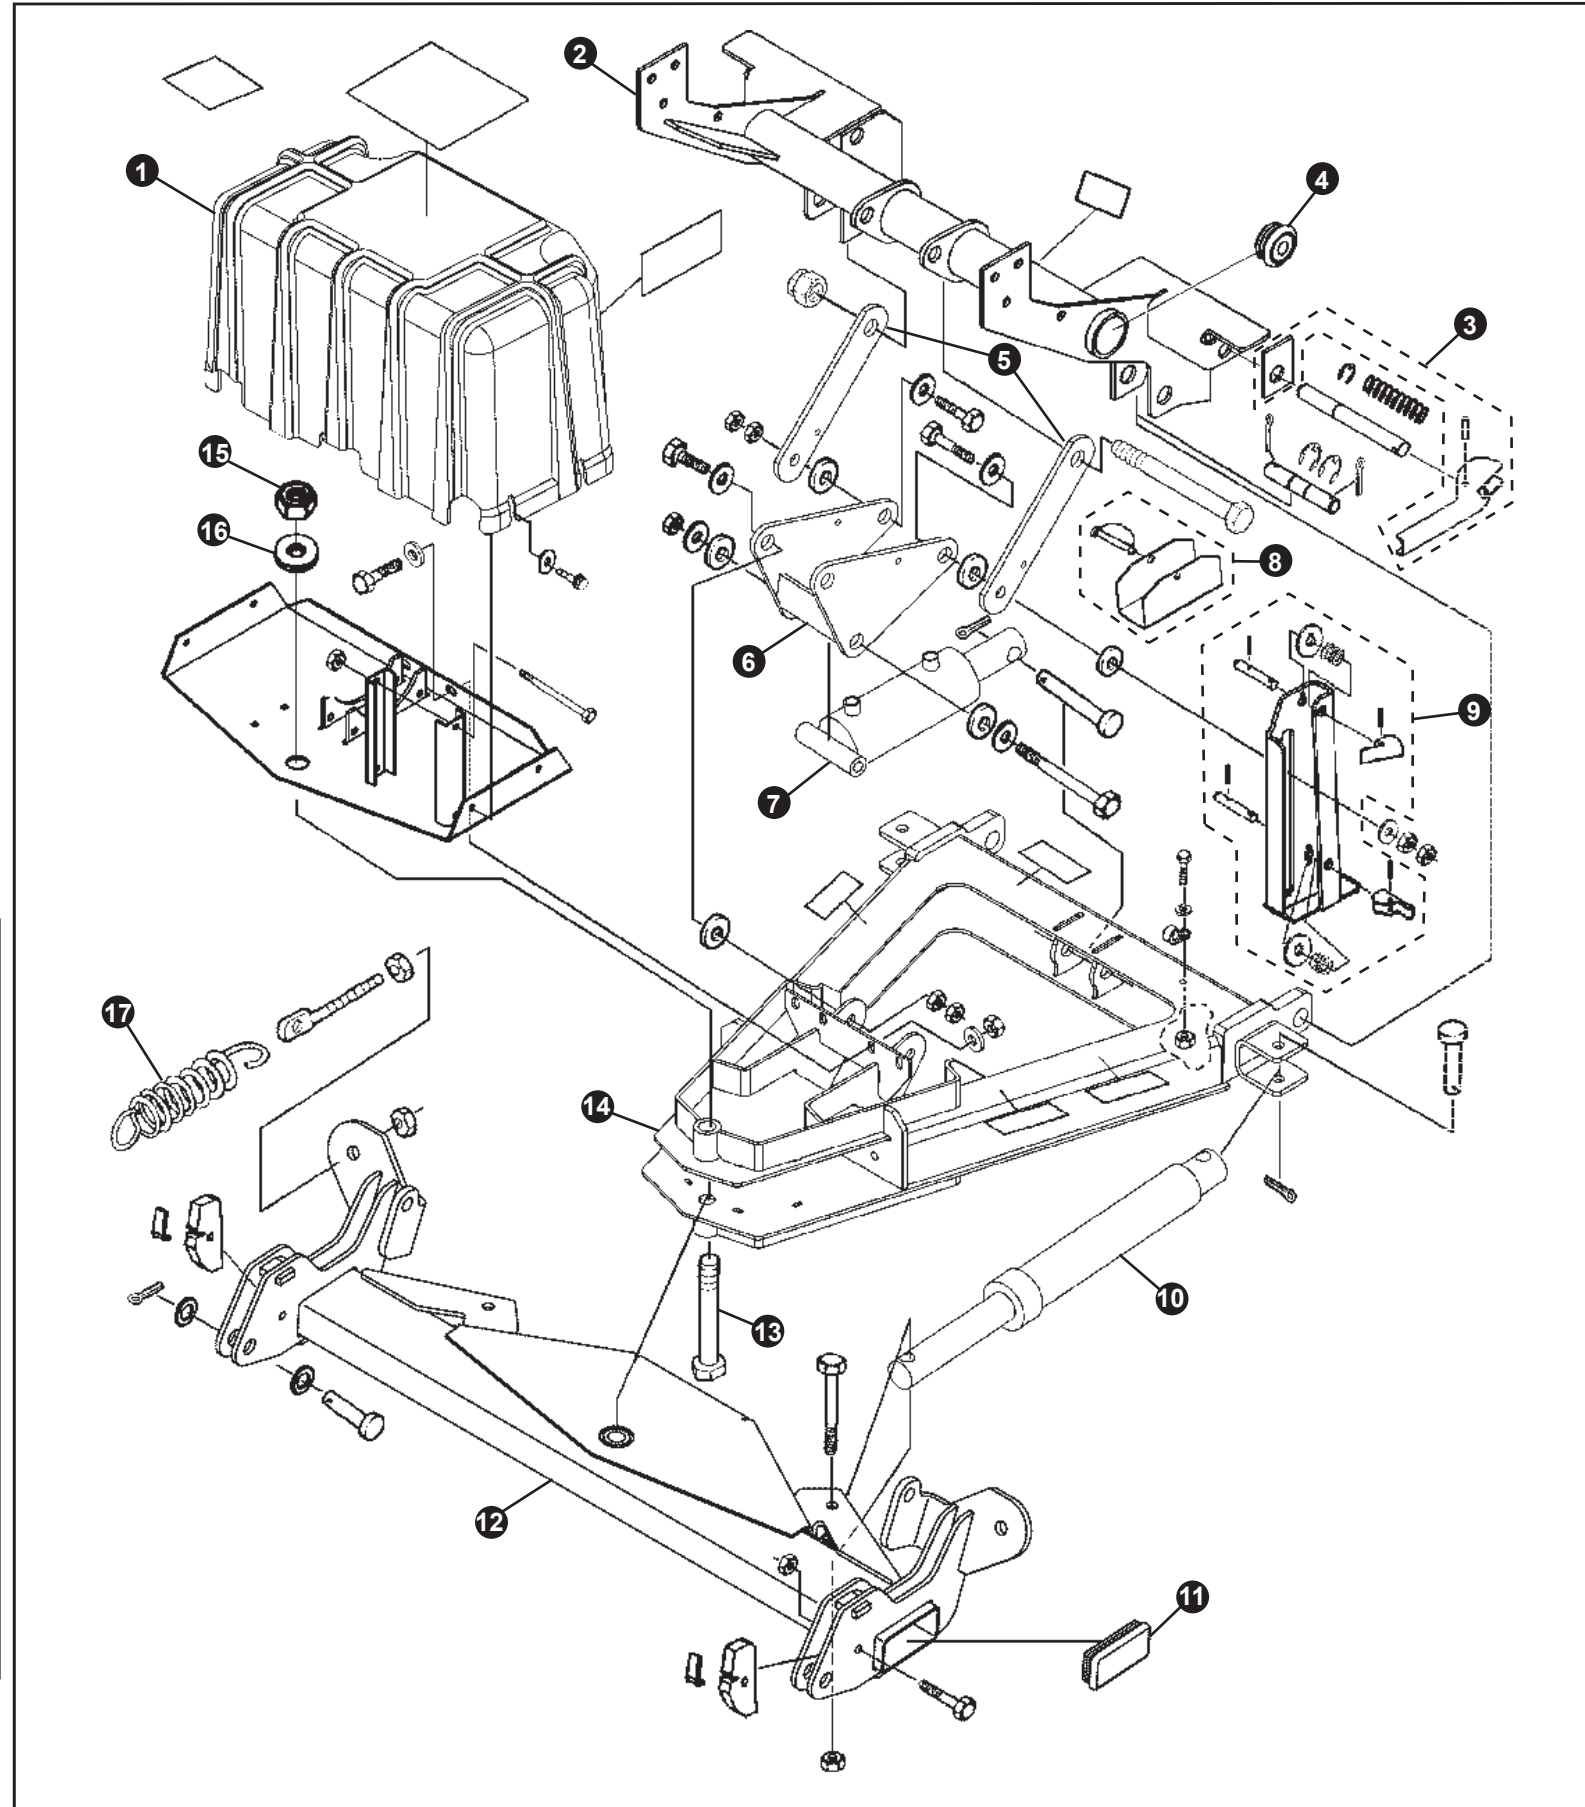

## MECHANICAL PARTS AND ACCESSORIES - 26R SERIES SNOW PLOWS

### BLADE - 26R SERIES

REF NO.	DESCRIPTION	PART NO.
1	Main Blade, 26R	---
2	Wing, 26R, PS	---
3	Wing, 26R, DS	---
4	Hinge Pin, 26R	96113803
5	Kit, Wearstrip, 26R, PS (Includes Hardware)	96114406
6	Kit, Wearstrip, 26R, Main Blade (Includes Hardware)	96114407
7	Kit, Wearstrip, 26R, DS (Includes Hardware)	96114405
8	Kit, Blade Guide, Yellow (Includes two guides and hardware)	96112352
9	Spring, 26R	96113232
10	Cylinder, Wing 26R/29R	96110951
11	Spring, Trip	96001392
12	Swing Frame	96116148

### FRAME - 26R SERIES

REF NO.	DESCRIPTION	PART NO.
1	Cover, Pump, Gravity	96114511
	Cover, Pump, Down Pressure	96113427
2	Light/Lift Bar, Quick Attach	
3	Kit, Cam Handle	96113472
4	End Cap, 2-1/4"	96108873
5	Link, Lift	96106913
6	Bellcrank	96105618
7	Cylinder, Lift, Gravity	96106076
	Cylinder, Lift, Down Pressure	96106077
8	Clamp, Cylinder Lock, Gravity	96107767
	Clamp, Cylinder Lock, DP	96107768
9	Jackstand Assembly 22/26/29/32	96106605
10	Cylinder, Angle, 1-1/4"	96110952
11	End Cap, 2" x 4"	96108876
12	Frame, Swing, 26 Series	96106148
13	Cap Screw, Hex, 3/4"-10 x 7"	98100325
14	A-Frame, 26 Series	96107513
15	Nut, Hex, 3/4"-10	98100323
16	Washer, Flat, 3/4"	98009030
17	Spring, Trip (26 Series Only)	96001392