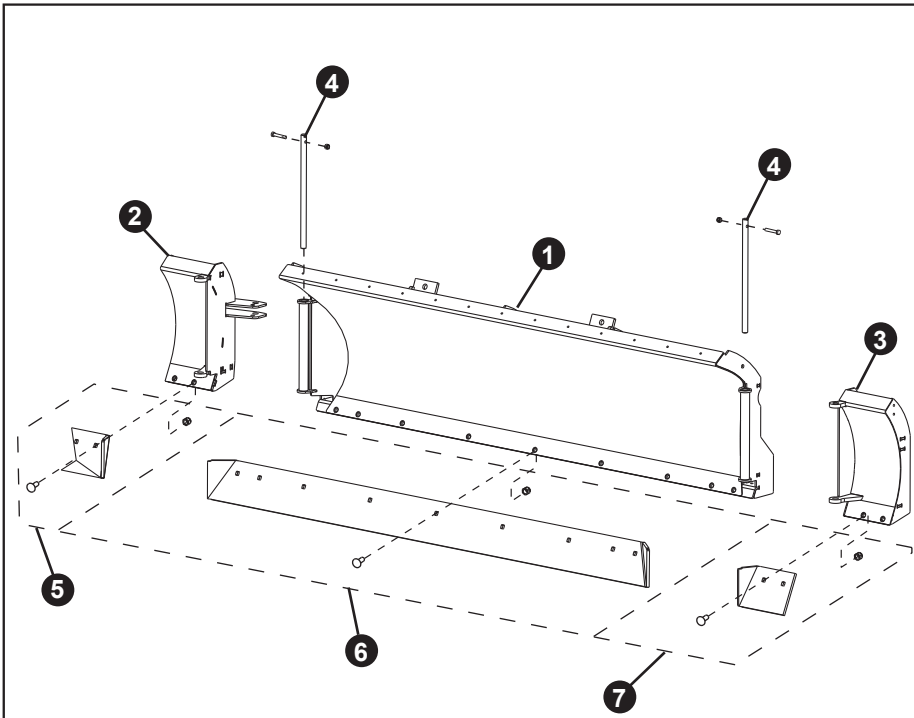

## MECHANICAL PARTS AND ACCESSORIES - 26R SERIES SNOW PLOWS

### BLADE - 26R SERIES

REF NO.	DESCRIPTION	PART NO.
1	Main Blade, 26R	---
2	Wing, 26R, PS	---
3	Wing, 26R, DS	---
4	Hinge Pin, 26R	96113803
5	Kit, Wearstrip, 26R, PS (Includes Hardware)	96114406
6	Kit, Wearstrip, 26R, Main Blade (Includes Hardware)	96114407
7	Kit, Wearstrip, 26R, DS (Includes Hardware)	96114405
8	Kit, Blade Guide, Yellow (Includes two guides and hardware)	96112352
9	Spring, 26R	96113232
10	Cylinder, Wing 26R/29R	96110951
11	Spring, Trip	96001392
12	Swing Frame	96116148

### FRAME - 26R SERIES

REF NO.	DESCRIPTION	PART NO.
1	Cover, Pump, Gravity	96114511
	Cover, Pump, Down Pressure	96113427
2	Light/Lift Bar, Quick Attach	
3	Kit, Cam Handle	96113472
4	End Cap, 2-1/4"	96108873
5	Link, Lift	96106913
6	Bellcrank	96105618
7	Cylinder, Lift, Gravity	96106076
	Cylinder, Lift, Down Pressure	96106077
8	Clamp, Cylinder Lock, Gravity	96107767
	Clamp, Cylinder Lock, DP	96107768
9	Jackstand Assembly 22/26/29/32	96106605
10	Cylinder, Angle, 1-1/4"	96110952
11	End Cap, 2" x 4"	96108876
12	Frame, Swing, 26 Series	96106148
13	Cap Screw, Hex, 3/4"-10 x 7"	98100325
14	A-Frame, 26 Series	96107513
15	Nut, Hex, 3/4"-10	98100323
16	Washer, Flat, 3/4"	98009030
17	Spring, Trip (26 Series Only)	96001392