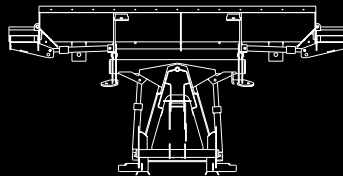

26R

SNO-WAY® *Move it.*

Snow Plow Attachments

8' 26RSKD Steel Moldboard with Steel Cutting Edge

26R SNOW MOVING CAPACITY

26R SERIES

26R SERIES AT
45° ANGLE

26R SERIES AT
90° ANGLE

29RSKD Series is shown with the optional E-Z Fit Deflector

26RSKD Series

26RSKD

Angle Left Wing Position

Straight Position

Angle Right Wing Position

45° Scoop Position

90° Box Wing Position