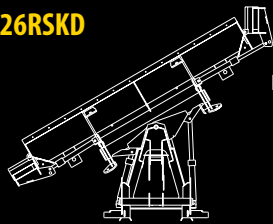

26R

SNO-WAY® *Move it.*

Snow Plow Attachments

8' 26RSKD Steel Moldboard with Steel Cutting Edge

26R SNOW MOVING CAPACITY

26R SERIES

26R SERIES AT
45° ANGLE

26R SERIES AT
90° ANGLE

29RSKD Series is shown with the optional E-Z Fit Deflector

26RSKD Series

26RSKD

Angle Left Wing Position

Straight Position

Angle Right Wing Position

45° Scoop Position

90° Box Wing Position