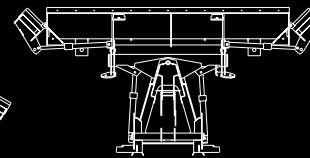

26R

SNO-WAY® *Move it.*

Snow Plow Attachments

8' 26RSKD Steel Moldboard with Steel Cutting Edge

26R SNOW MOVING CAPACITY

26R SERIES

26R SERIES AT
45° ANGLE

26R SERIES AT
90° ANGLE

29RSKD Series is shown with the optional E-Z Fit Deflector

26RSKD Series

26RSKD

Angle Left Wing Position

Straight Position

Angle Right Wing Position

45° Scoop Position

90° Box Wing Position