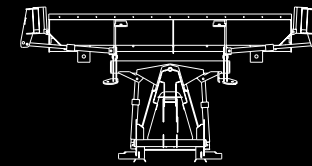

26R

SNO-WAY® *Move it.*

Snow Plow Attachments

8' 26RSKD Steel Moldboard with Steel Cutting Edge

26R SNOW MOVING CAPACITY

26R SERIES

26R SERIES AT
45° ANGLE

26R SERIES AT
90° ANGLE

29RSKD Series is shown with the optional E-Z Fit Deflector

26RSKD Series

26RSKD

Angle Left Wing Position

Straight Position

Angle Right Wing Position

45° Scoop Position

90° Box Wing Position