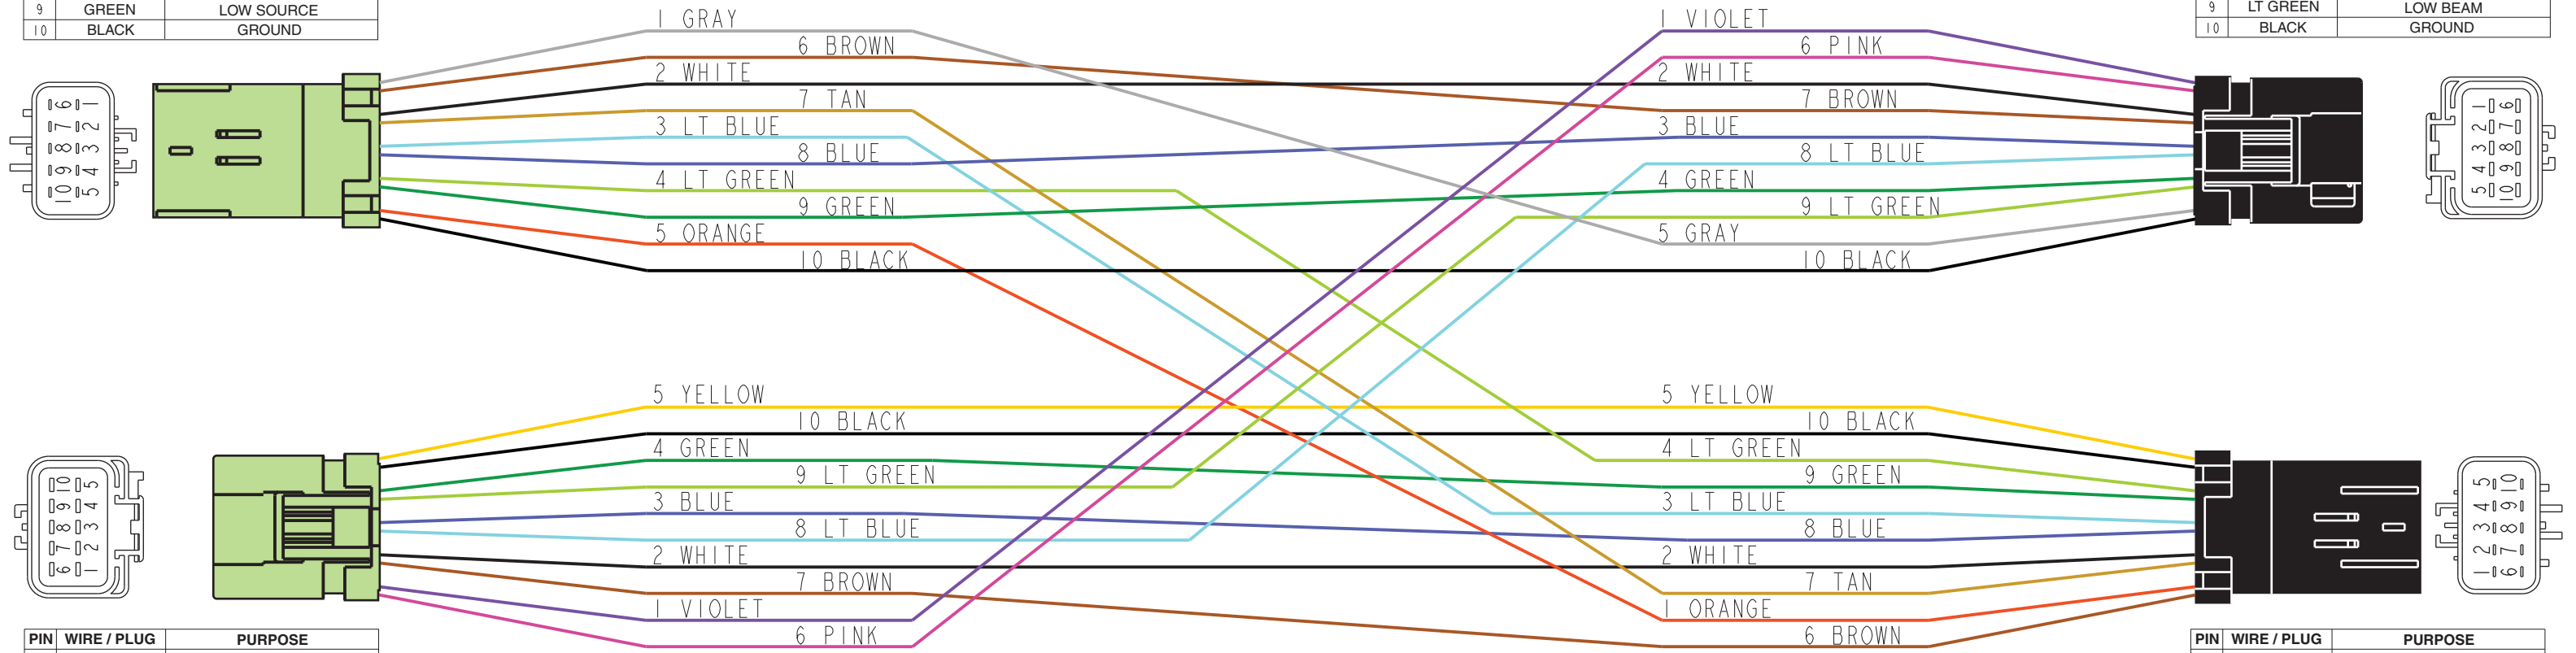

## MAIN HEADLIGHT EIS HARNESS

PIN	WIRE / PLUG	PURPOSE
1	GRAY	RIGHT TURN SOURCE
2	WHITE	COMMON
3	LT BLUE	HIGH BEAM
4	LT GREEN	LOW BEAM
5	ORANGE	LEFT TURN RETURN
6	BROWN	MARKER LAMP SOURCE
7	TAN	D/S MARKER LAMP RETURN
8	BLUE	HIGH SOURCE
9	GREEN	LOW SOURCE
10	BLACK	GROUND

PIN	WIRE / PLUG	PURPOSE
1	VIOLET	RIGHT TURN RETURN
2	WHITE	COMMON
3	BLUE	HIGH SOURCE
4	GREEN	LOW SOURCE
5	GRAY	RIGHT TURN SOURCE
6	PINK	P/S MARKER LAMP RETURN
7	BROWN	MARKER LAMP SOURCE
8	LT BLUE	HIGH BEAM
9	LT GREEN	LOW BEAM
10	BLACK	GROUND

PIN	WIRE / PLUG	PURPOSE
1	VIOLET	RIGHT TURN RETURN
2	WHITE	COMMON
3	BLUE	HIGH SOURCE
4	GREEN	LOW SOURCE
5	YELLOW	LEFT TURN SOURCE
6	PINK	P/S MARKER LAMP RETURN
7	BROWN	MARKER LAMP SOURCE
8	LT BLUE	HIGH BEAM
9	LT GREEN	LOW BEAM
10	BLACK	GROUND

PIN	WIRE / PLUG	PURPOSE
1	ORANGE	LEFT TURN RETURN
2	WHITE	COMMON
3	LT BLUE	HIGH BEAM
4	LT GREEN	LOW BEAM
5	YELLOW	LEFT TURN SOURCE
6	BROWN	MARKER LAMP SOURCE
7	TAN	D/S MARKER LAMP RETURN
8	BLUE	HIGH SOURCE
9	GREEN	LOW SOURCE
10	BLACK	GROUND